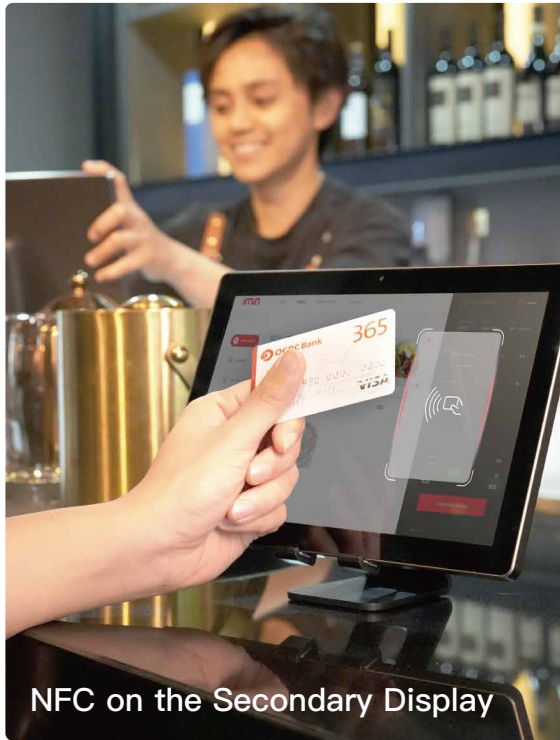

NFC on the Secondary Display