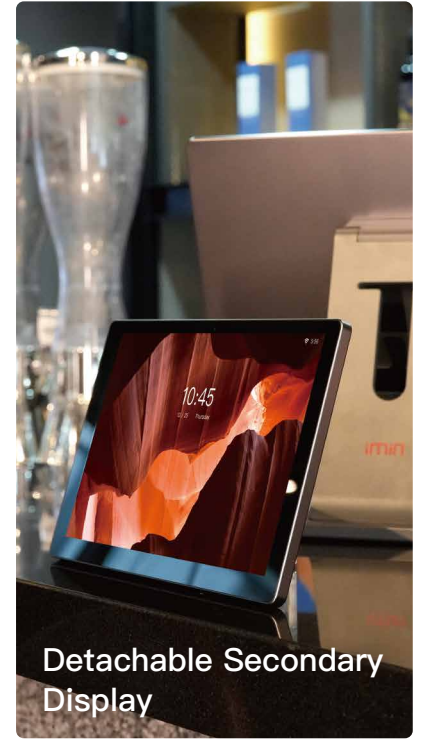

#### Display

15.6" main IPS display with thin bezel design and 170 degree viewing angle for quality graphics with a full metal finish.

#### More capabilities

Built-in NFC module on secondary display to provide a seamless payment process.

NFC on the Secondary Display

Dual Display

Connection Ports

Detachable Secondary Display