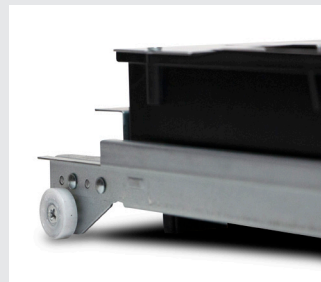

The till of the Arlo 410 (16 inch drawer) can accommodate 5 bills and 5 coins and is set up for US currency. Other till/currency configurations are also available. The till for the compact Arlo 330 (13 inch drawer) is 4 bills and 5 coins and is also set up for US currency.

#### High Capacity

US currency configuration options include a 5 Bill, 5 Coin till for the (410) 16" and a 4 Bill, 5 Coin till for the (330) 13" size drawer.

#### Media Storage

Two beveled media slots on the drawer front enable the storing of large bill denominations, receipts or checks securely under the till.