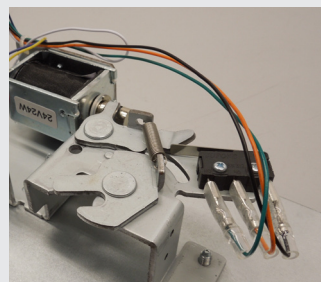

#### High Capacity

US currency configuration options include a 5 Bill, 5 Coin till for the (410) 16" and a 4 Bill, 5 Coin till for the (330) 13" size drawer.

#### Media Storage

Two beveled media slots on the drawer front enable the storing of large bill denominations, receipts or checks securely under the till.

#### Security

The Arlo cash drawer provides peace of mind with a drawer open status switch for reporting drawer status back to the POS application.

Removable till insert and coin tray

5 bill, 5 coin US till