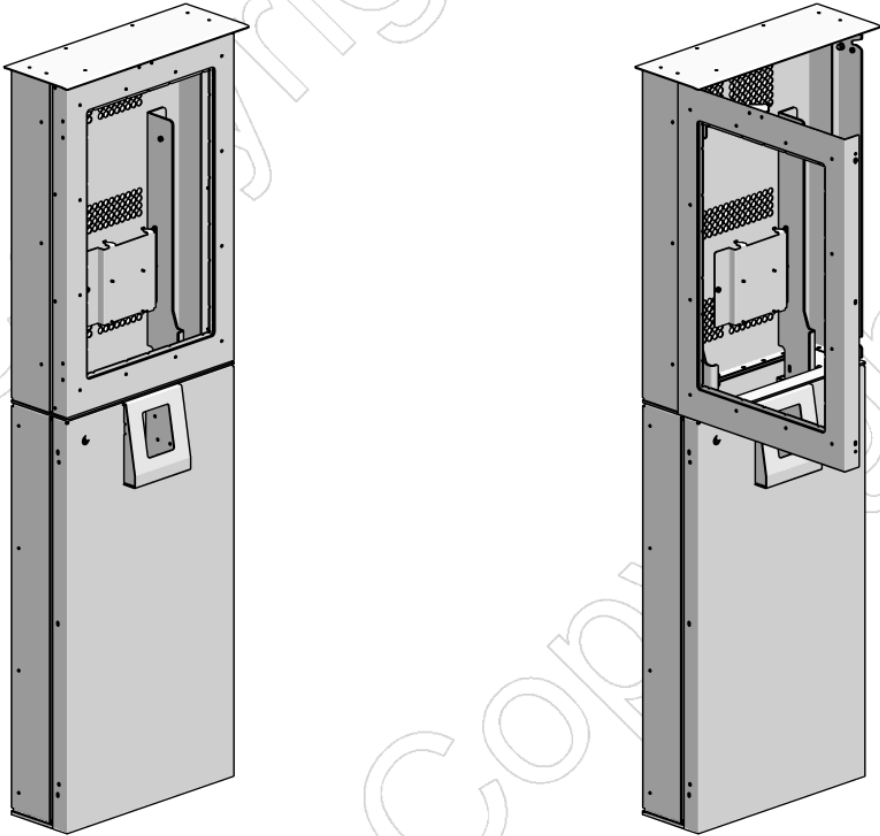

RESAY001-XX

outdoor kiosk for ET2799L, w. UX700-WDU front
Floor mounted

Version: 0.1p

ADDITIONAL INFO:		
QTY. of configs in master box:	Item Net Weight: 89.29 kg 196.85 lbs	Pallet Capacity:
Colour: XX Multiple colours		

RESAY001-XX

outdoor kiosk for ET2799L, w. UX700-WDU front
Floor mounted

Version: 0.1p

POS	PARTS LIST	QTY.	DESCRIPTION	BOX
1	DP-523A3	1	Outdoor floor base plate 544x183mm	
2	DP-523C	1	Base back column	
3	DP-523H2	1	Front holder, right side	
4	MirrorDP-523H2	1	Front holder, left side	
5	DP-519F	1	Mid section adapter	
6	DP-523I	1	Left reinforcement rib, bottom	
7	DP-523K	1	Left reinforcement rib, top	
8	MirrorDP-523I	1	Right reinforcement rib, bottom	
9	MirrorDP-523K	1	Right reinforcement rib, top	
10	DP-524B	1	Back wall mount	
11	DP-518N	1	Hinges link	
12	DP-518L	1	Door seal right	
13	DP-518M	1	Roof	
14	DP-518H	2	Hinge	
15	DP-518S	1	Door limiter	
16	DP-518A	1	Front-top for Elo Outdoor Kiosk	
17	DP-518P	1	Door seal left	
18	DP-518K	1	Spring anchor	
19	DP-518SCREEN	1	Screen mount for Elo ET2779L	
20	DP-529A	1	Front cover, 1m, for peripherals	
21	DP-529B	1	Front for UX700-WBU	
22	DP-529C	1	Front sides for UX700-WBU	
23	DP-518R	1	Interface ECMG4	
24	M99160-0006-ZINI	78	M6 - Hex nuts all-metal, with rotating captive washers	
25	M22115-02	64	Plastic cap for M6 nut	
26	M99158-0006-G500A	20	Flat_washer_6 - Zinkflake GEOMET 500A	
27	M99157-0625-G500A	14	Hex head screw M6x25 8.8 ISO 4017	
28	M99160-0008-ZINI	14	M8 - Hex nuts all-metal, with rotating captive washers	
29	M22116-02	14	Plastic bolt cap M8	
30	M99157-0630-G500A	6	Hex head screw M6x30 8.8 ISO 4017	
31	M9971-0612-ZINI-02	9	Tamper proof button head security - M6x12 - Special coated with Black ZINI	

ADDITIONAL INFO:

QTY. of configs in master box:

Item Net Weight: 89.29 kg | 196.85 lbs

Pallet Capacity:

Colour: XX Multiple colours