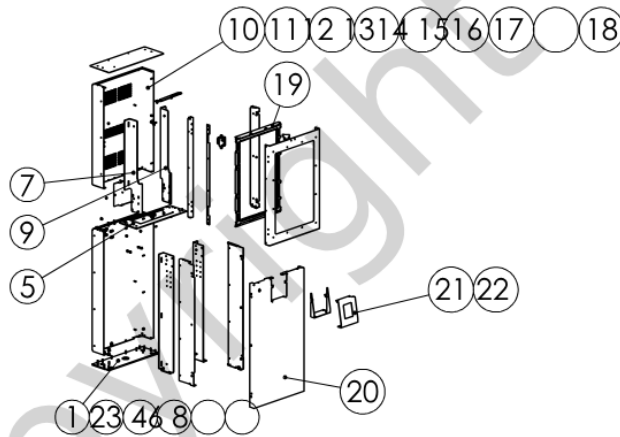

RESAY001-XX

outdoor kiosk for ET2799L, w. UX700-WDU front
Floor mounted

Version: 0.1p

ADDITIONAL INFO:		
QTY. of configs in master box:	Item Net Weight: 89.29 kg 196.85 lbs	Pallet Capacity:
Colour: XX Multiple colours		

RESAY001-XX

outdoor kiosk for ET2799L, w. UX700-WDU front
Floor mounted

Version: 0.1p

POS	PARTS LIST	QTY.	DESCRIPTION	BOX
1	DP-523A3	1	Outdoor floor base plate 544x183mm	
2	DP-523C	1	Base back column	
3	DP-523H2	1	Front holder, right side	
4	MirrorDP-523H2	1	Front holder, left side	
5	DP-519F	1	Mid section adapter	
6	DP-523I	1	Left reinforcement rib, bottom	
7	DP-523K	1	Left reinforcement rib, top	
8	MirrorDP-523I	1	Right reinforcement rib, bottom	
9	MirrorDP-523K	1	Right reinforcement rib, top	
10	DP-524B	1	Back wall mount	
11	DP-518N	1	Hinges link	
12	DP-518L	1	Door seal right	
13	DP-518M	1	Roof	
14	DP-518H	2	Hinge	
15	DP-518S	1	Door limiter	
16	DP-518A	1	Front-top for Elo Outdoor Kiosk	
17	DP-518P	1	Door seal left	
18	DP-518K	1	Spring anchor	
19	DP-518SCREEN	1	Screen mount for Elo ET2779L	
20	DP-529A	1	Front cover, 1m, for peripherals	
21	DP-529B	1	Front for UX700-WBU	
22	DP-529C	1	Front sides for UX700-WBU	
23	DP-518R	1	Interface ECMG4	
24	M99160-0006-ZINI	78	M6 - Hex nuts all-metal, with rotating captive washers	
25	M22115-02	64	Plastic cap for M6 nut	
26	M99158-0006-G500A	20	Flat_washer_6 - Zinkflake GEOMET 500A	
27	M99157-0625-G500A	14	Hex head screw M6x25 8.8 ISO 4017	
28	M99160-0008-ZINI	14	M8 - Hex nuts all-metal, with rotating captive washers	
29	M22116-02	14	Plastic bolt cap M8	
30	M99157-0630-G500A	6	Hex head screw M6x30 8.8 ISO 4017	
31	M9971-0612-ZINI-02	9	Tamper proof button head security - M6x12 - Special coated with Black ZINI	

ADDITIONAL INFO:

QTY. of configs in master box:

Item Net Weight: 89.29 kg | 196.85 lbs

Pallet Capacity:

Colour: XX Multiple colours