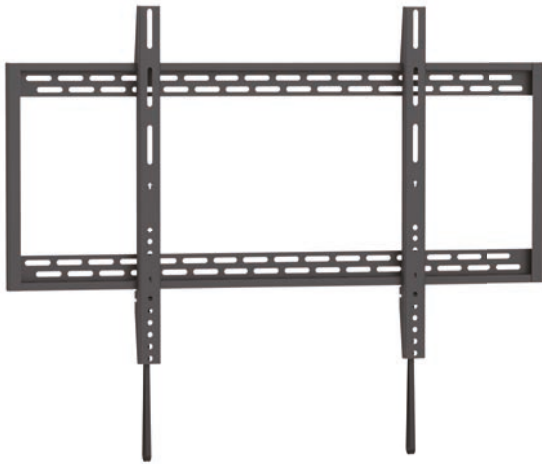

Low-Profile Landscape Wall Mount (Max. VESA 900x600) - AS3769F

Screen Size

Maximum Weight

Flat Profile

Landscape

* Excluding motorised products which have a 5 year warranty

Features

- Suitable for most 50"-100" screens
- Fit mounting patterns up to 923x610mm
- Maximum VESA pattern: 900x600mm
- Maximum hole pattern: 923x610mm
- Mounting profile from wall: 32mm
- Maximum weight capacity: 100kg/220lbs
- Open design for easy cable and electrical access
- Pull-down cords to enable convenient quick release

Specifications

Mount Type	Fixed Landscape Wall Mount
Mounting Pattern	Universal
Material	Steel
Recommended Screen Size	50"-100"
Weight Capacity	100kg/220lbs
Load Tested	4 times weight capacity approved
Maximum Hole Pattern (WxH)	923x610mm
Compatible VESA Patterns	200x200mm, 400x200mm, 300x300mm, 400x400mm, 600x400mm, 800x400mm, 900x600mm
Maximum VESA Pattern	800x400mm
Tilt	0°
Swivel	0°
Level Adjustment	0°
Rotation	0°
Profile	32mm