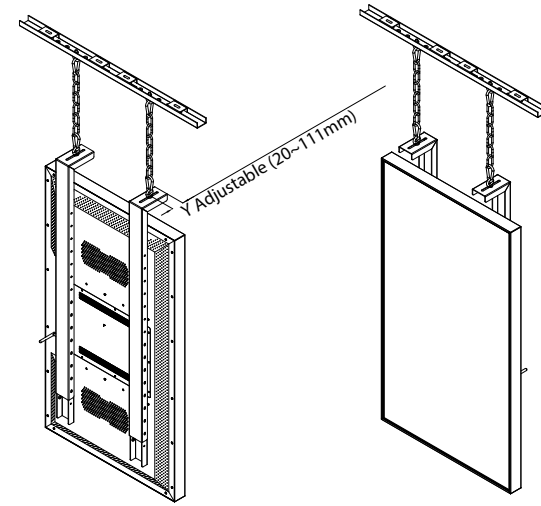

Hanging Ceiling Mount (43"-75") - AS955CEL

Features

- Designed for commercial use and window displays
- Versatile ceiling mount with adjustable 2m chain
- Fine-tune the height of the digital signage display to suit your window
- Ideal for applications where floor space is limited
- Suitable for most 43"-75" screens
- Landscape and portrait mounting
- Maximum VESA pattern: 600x600mm
- Maximum weight capacity: 80kg/22lbs
- Large mounting range: 1400mm-4120mm

Specifications

Mount Type	Hanging Ceiling Mount
Material	Steel
Colour	Black
Mounting Pattern	VESA
Recommended Screen Size	43"-75"
Weight Capacity	80kg/176lbs
Minimum Total Height	1400mm
Maximum Total Height	4120mm
Compatible VESA Patterns	200x300mm, 200x400mm, 300x300mm, 300x400mm, 400x400mm, 400x600mm, 600x400mm
Maximum VESA Pattern	600x600mm
Tilt	0°

* Excluding motorised products which have a 5 year warranty

Technical Drawing

Bracket Part A (T=2.5mm)

VESA Pattern: 200-600mm M8

Bracket Part B

MIN Length of Combined Parts A and B:

MAX Length of Combined Parts A and B:
Use at least 3 x M6 screws from one side; which means 6 screws per arm, therefore 12 screws in total for two arms to maximise stability.