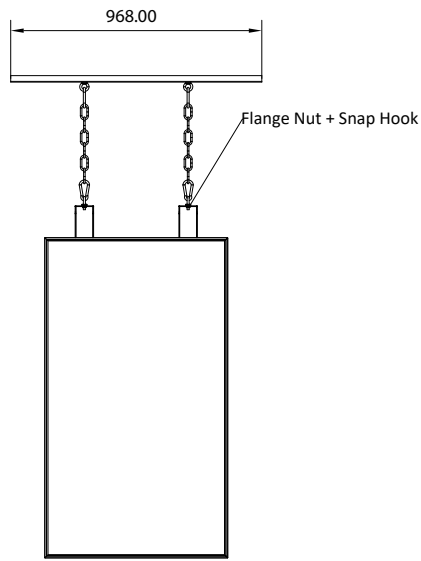

Hanging Ceiling Mount (43"-75") - AS955CEL

Features

- Designed for commercial use and window displays
- Versatile ceiling mount with adjustable 2m chain
- Fine-tune the height of the digital signage display to suit your window
- Ideal for applications where floor space is limited
- Suitable for most 43"-75" screens
- Landscape and portrait mounting
- Maximum VESA pattern: 600x600mm
- Maximum weight capacity: 80kg/22lbs
- Large mounting range: 1400mm-4120mm

Specifications

Mount Type	Hanging Ceiling Mount
Material	Steel
Colour	Black
Mounting Pattern	VESA
Recommended Screen Size	43"-75"
Weight Capacity	80kg/176lbs
Minimum Total Height	1400mm
Maximum Total Height	4120mm
Compatible VESA Patterns	200x300mm, 200x400mm, 300x300mm, 300x400mm, 400x400mm, 400x600mm, 600x400mm
Maximum VESA Pattern	600x600mm
Tilt	0°

* Excluding motorised products which have a 5 year warranty

Technical Drawing

Bracket Part A (T=2.5mm)

VESA Pattern: 200-600mm M8

Bracket Part B

MIN Length of Combined Parts A and B:

MAX Length of Combined Parts A and B:
Use at least 3 x M6 screws from one side; which means 6 screws per arm, therefore 12 screws in total for two arms to maximise stability.