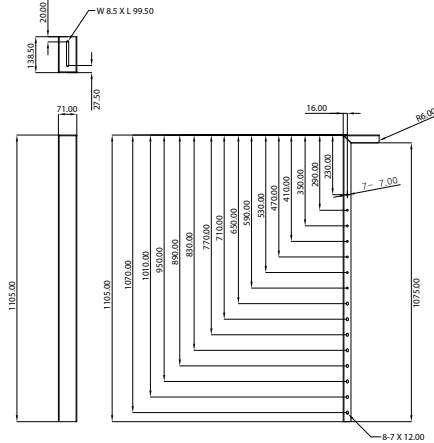

Hanging Ceiling Mount (43"-75") - AS955CEL

Features

- Designed for commercial use and window displays
- Versatile ceiling mount with adjustable 2m chain
- Fine-tune the height of the digital signage display to suit your window
- Ideal for applications where floor space is limited
- Suitable for most 43"-75" screens
- Landscape and portrait mounting
- Maximum VESA pattern: 600x600mm
- Maximum weight capacity: 80kg/22lbs
- Large mounting range: 1400mm-4120mm

Specifications

Mount Type	Hanging Ceiling Mount
Material	Steel
Colour	Black
Mounting Pattern	VESA
Recommended Screen Size	43"-75"
Weight Capacity	80kg/176lbs
Minimum Total Height	1400mm
Maximum Total Height	4120mm
Compatible VESA Patterns	200x300mm, 200x400mm, 300x300mm, 300x400mm, 400x400mm, 400x600mm, 600x400mm
Maximum VESA Pattern	600x600mm
Tilt	0°

* Excluding motorised products which have a 5 year warranty

Technical Drawing

Bracket Part A (T=2.5mm)

VESA Pattern: 200-600mm M8

Bracket Part B

MIN Length of Combined Parts A and B:

MAX Length of Combined Parts A and B:
Use at least 3 x M6 screws from one side; which means 6 screws per arm, therefore 12 screws in total for two arms to maximise stability.