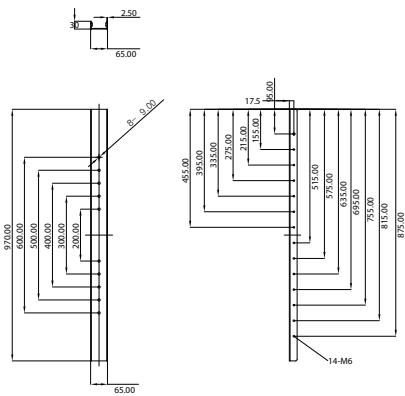

Hanging Ceiling Mount (43"-75") - AS955CEL

Features

- Designed for commercial use and window displays
- Versatile ceiling mount with adjustable 2m chain
- Fine-tune the height of the digital signage display to suit your window
- Ideal for applications where floor space is limited
- Suitable for most 43"-75" screens
- Landscape and portrait mounting
- Maximum VESA pattern: 600x600mm
- Maximum weight capacity: 80kg/22lbs
- Large mounting range: 1400mm-4120mm

Specifications

Mount Type	Hanging Ceiling Mount
Material	Steel
Colour	Black
Mounting Pattern	VESA
Recommended Screen Size	43"-75"
Weight Capacity	80kg/176lbs
Minimum Total Height	1400mm
Maximum Total Height	4120mm
Compatible VESA Patterns	200x300mm, 200x400mm, 300x300mm, 300x400mm, 400x400mm, 400x600mm, 600x400mm
Maximum VESA Pattern	600x600mm
Tilt	0°

* Excluding motorised products which have a 5 year warranty

Technical Drawing

Bracket Part A (T=2.5mm)

VESA Pattern: 200-600mm M8

Bracket Part B

MIN Length of Combined Parts A and B:

MAX Length of Combined Parts A and B:
Use at least 3 x M6 screws from one side; which means 6 screws per arm, therefore 12 screws in total for two arms to maximise stability.