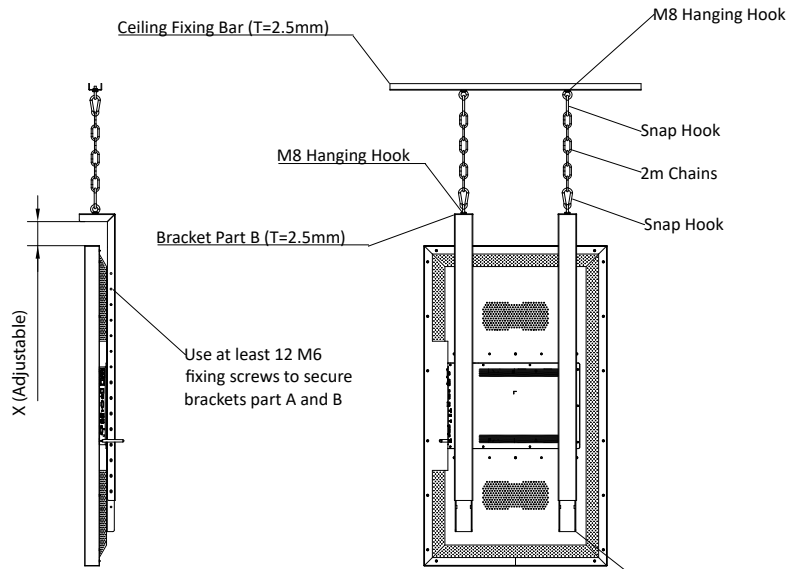

Hanging Ceiling Mount (43"-75") - AS955CEL

Features

- Designed for commercial use and window displays
- Versatile ceiling mount with adjustable 2m chain
- Fine-tune the height of the digital signage display to suit your window
- Ideal for applications where floor space is limited
- Suitable for most 43"-75" screens
- Landscape and portrait mounting
- Maximum VESA pattern: 600x600mm
- Maximum weight capacity: 80kg/22lbs
- Large mounting range: 1400mm-4120mm

Specifications

Mount Type	Hanging Ceiling Mount
Material	Steel
Colour	Black
Mounting Pattern	VESA
Recommended Screen Size	43"-75"
Weight Capacity	80kg/176lbs
Minimum Total Height	1400mm
Maximum Total Height	4120mm
Compatible VESA Patterns	200x300mm, 200x400mm, 300x300mm, 300x400mm, 400x400mm, 400x600mm, 600x400mm
Maximum VESA Pattern	600x600mm
Tilt	0°

* Excluding motorised products which have a 5 year warranty

Technical Drawing

Bracket Part A (T=2.5mm)

VESA Pattern: 200-600mm M8

Bracket Part B

MIN Length of Combined Parts A and B:

MAX Length of Combined Parts A and B:
Use at least 3 x M6 screws from one side; which means 6 screws per arm, therefore 12 screws in total for two arms to maximise stability.