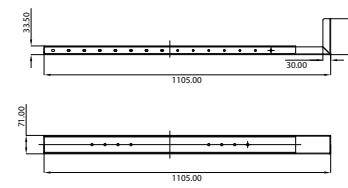

Hanging Ceiling Mount (43"-75") - AS955CEL

Features

- Designed for commercial use and window displays
- Versatile ceiling mount with adjustable 2m chain
- Fine-tune the height of the digital signage display to suit your window
- Ideal for applications where floor space is limited
- Suitable for most 43"-75" screens
- Landscape and portrait mounting
- Maximum VESA pattern: 600x600mm
- Maximum weight capacity: 80kg/22lbs
- Large mounting range: 1400mm-4120mm

Specifications

Mount Type	Hanging Ceiling Mount
Material	Steel
Colour	Black
Mounting Pattern	VESA
Recommended Screen Size	43"-75"
Weight Capacity	80kg/176lbs
Minimum Total Height	1400mm
Maximum Total Height	4120mm
Compatible VESA Patterns	200x300mm, 200x400mm, 300x300mm, 300x400mm, 400x400mm, 400x600mm, 600x400mm
Maximum VESA Pattern	600x600mm
Tilt	0°

* Excluding motorised products which have a 5 year warranty

Technical Drawing

Bracket Part A (T=2.5mm)

VESA Pattern: 200-600mm M8

Bracket Part B

MIN Length of Combined Parts A and B:

MAX Length of Combined Parts A and B:
Use at least 3 x M6 screws from one side; which means 6 screws per arm, therefore 12 screws in total for two arms to maximise stability.