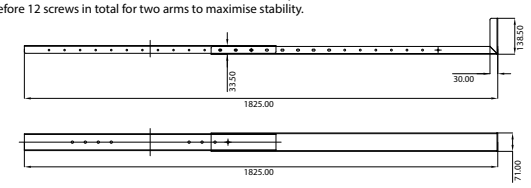

Hanging Ceiling Mount (43"-75") - AS955CEL

Features

- Designed for commercial use and window displays
- Versatile ceiling mount with adjustable 2m chain
- Fine-tune the height of the digital signage display to suit your window
- Ideal for applications where floor space is limited
- Suitable for most 43"-75" screens
- Landscape and portrait mounting
- Maximum VESA pattern: 600x600mm
- Maximum weight capacity: 80kg/22lbs
- Large mounting range: 1400mm-4120mm

Specifications

Mount Type	Hanging Ceiling Mount
Material	Steel
Colour	Black
Mounting Pattern	VESA
Recommended Screen Size	43"-75"
Weight Capacity	80kg/176lbs
Minimum Total Height	1400mm
Maximum Total Height	4120mm
Compatible VESA Patterns	200x300mm, 200x400mm, 300x300mm, 300x400mm, 400x400mm, 400x600mm, 600x400mm
Maximum VESA Pattern	600x600mm
Tilt	0°

* Excluding motorised products which have a 5 year warranty

Technical Drawing

Bracket Part A (T=2.5mm)

VESA Pattern: 200-600mm M8

Bracket Part B

MIN Length of Combined Parts A and B:

MAX Length of Combined Parts A and B:
Use at least 3 x M6 screws from one side; which means 6 screws per arm, therefore 12 screws in total for two arms to maximise stability.